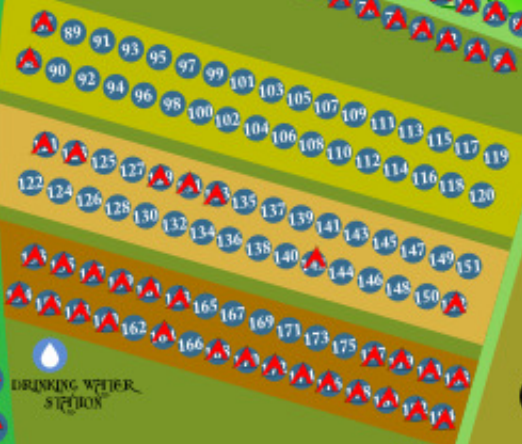

▲ = Reserved # = Available

62

62

PICKER'S LEDGE

ARTIST CAMPING

CONCERT ENTRANCE

MUSIC WORKSHOP BARN

EVENT MAIN ENTRANCE